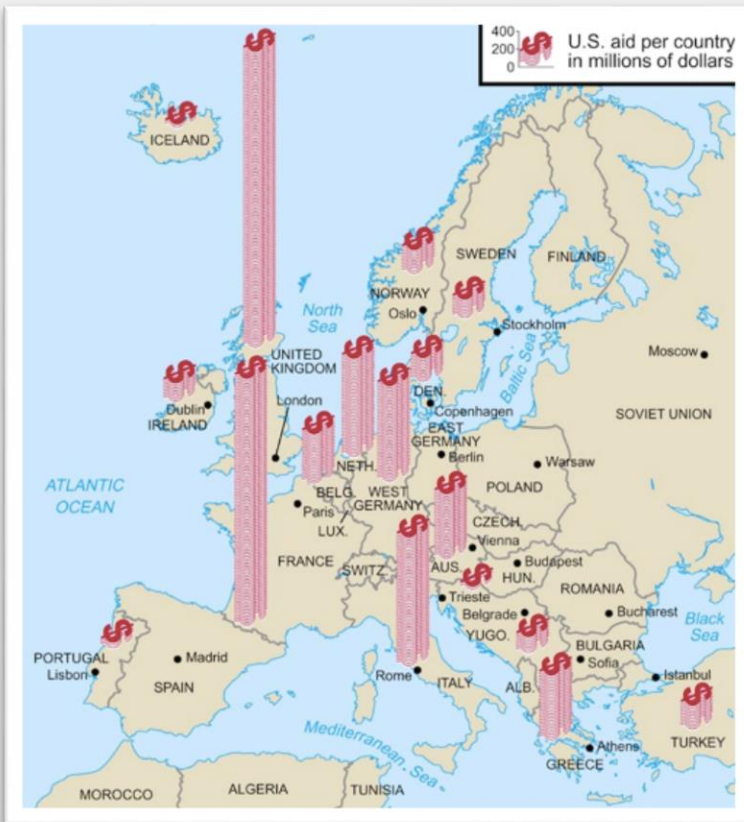

# **The Origins of the Cold War**

---

# The Iron Curtain

---

Winston Churchill gave the Iron Curtain speech in 1946

Map of the Iron Curtain

# The Marshall Plan, 1947

A map showing how the plan's \$20B was distributed by country

Photo shows a delivery of wheat from the U.S. being unloaded in Rotterdam, Netherlands