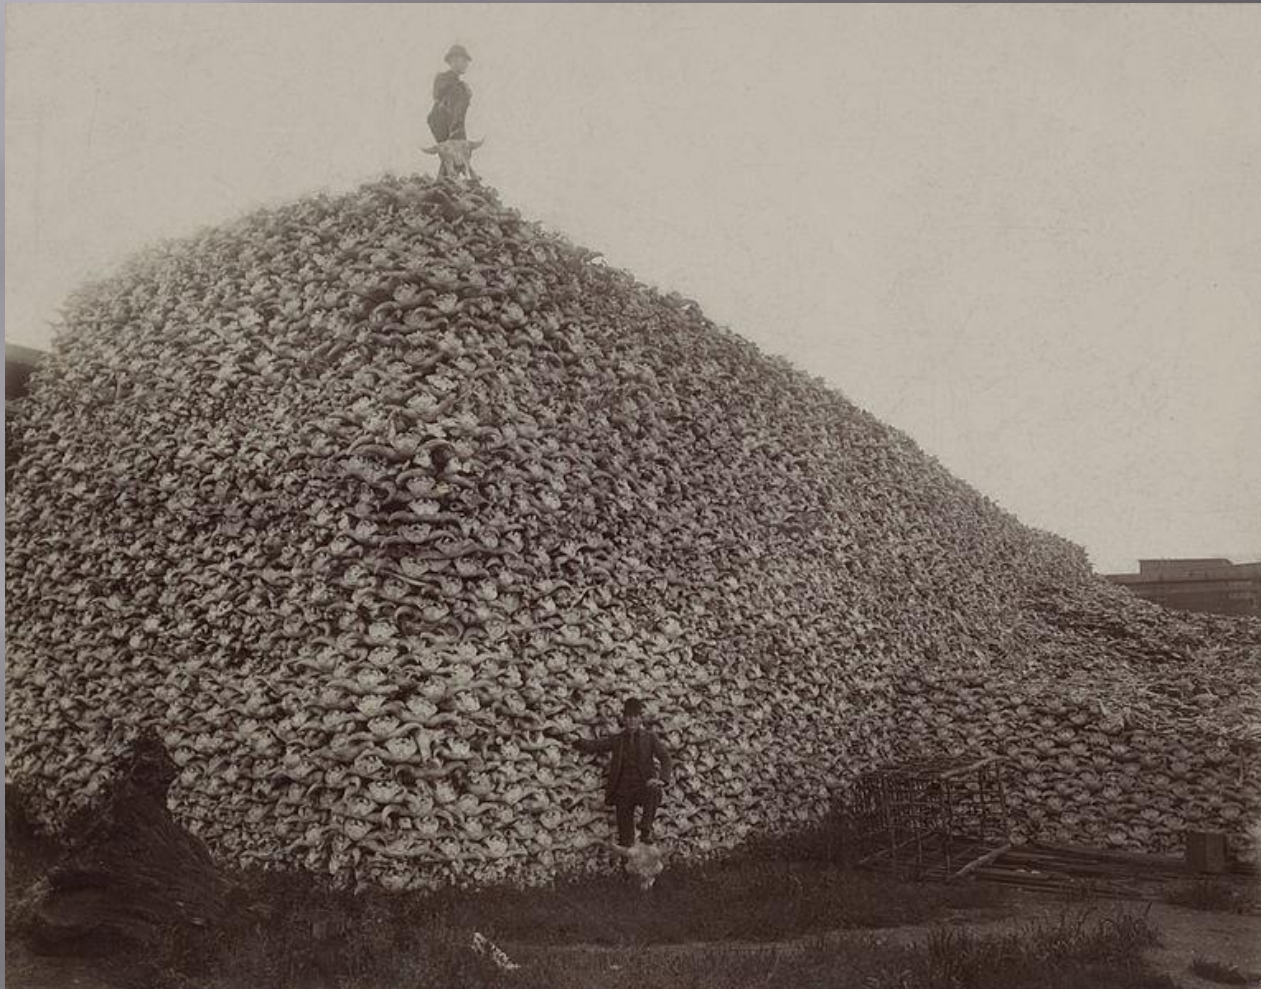

Western Frontier

Assimilation

- ▣ the process through which individuals and groups of differing heritages acquire the basic habits, attitudes, and mode of life of an embracing culture (Merriam-Webster)
- ▣ Congress passed the Dawes Act
 - Attempt to “Americanize” the Native Americans
 - Native American Boarding School Movement

Before & After Photos

Destruction of the Buffalo

Wounded Knee → End of Indian Wars

- ▣ Significance of Ghost Dance
 - Death of Sitting Bull
- ▣ December 28, 1890 – 7th cavalry takes 350 starving & freezing Sioux to a camp at Wounded Knee Creek in S.D.
 - next day soldiers demand Sioux weapons
 - a shot was fired & soldiers opened fire
 - 300 Natives killed including many children

Cattle Ranching

Chisholm Trail

The American Cowboy

Cowboy Myths & Truths

- ❑ The cowboy life was glamorous.
- ❑ Most cowboys had small or medium physiques.
- ❑ A cowboy would ride his favorite horse all day.
- ❑ Many Texas cowboys were Mexican or African American.
- ❑ Most Texas cowboys were older, experienced wranglers.
- ❑ Women could not be cowboys.
- ❑ Cowboys often had to fight off Native Americans.
- ❑ The word “cowboy” was invented in Texas.